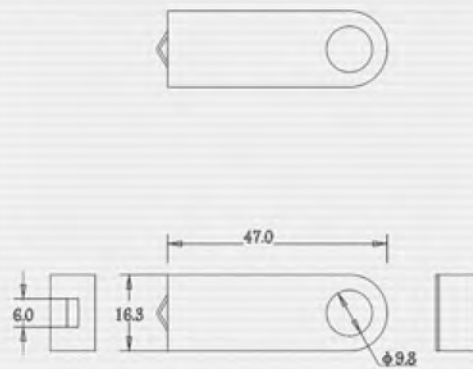

USB7P SPECIFICATIONS

Host PC requirements:
Win XP Win 7 32/64 bit

Power:
120 / 240

Connection:
Two USB ports

1 Year warranty

Life time software
support

Dimensions: LxWxH
452 x 286 x 267 mm

11 Pounds / 5 Kg

4800x1200 dpi max
300 dpi for optimal
print

Media type:
Nexcopy white inkjet
printable clip

Input tray capacity: 7

Temp: 15°C - 40°C

Humidity: 50% - 85%

TRIANGLE CLIP

CONSUMABLES

Color: 
NEX802XLC
or HP802C compatible
ink cartridge